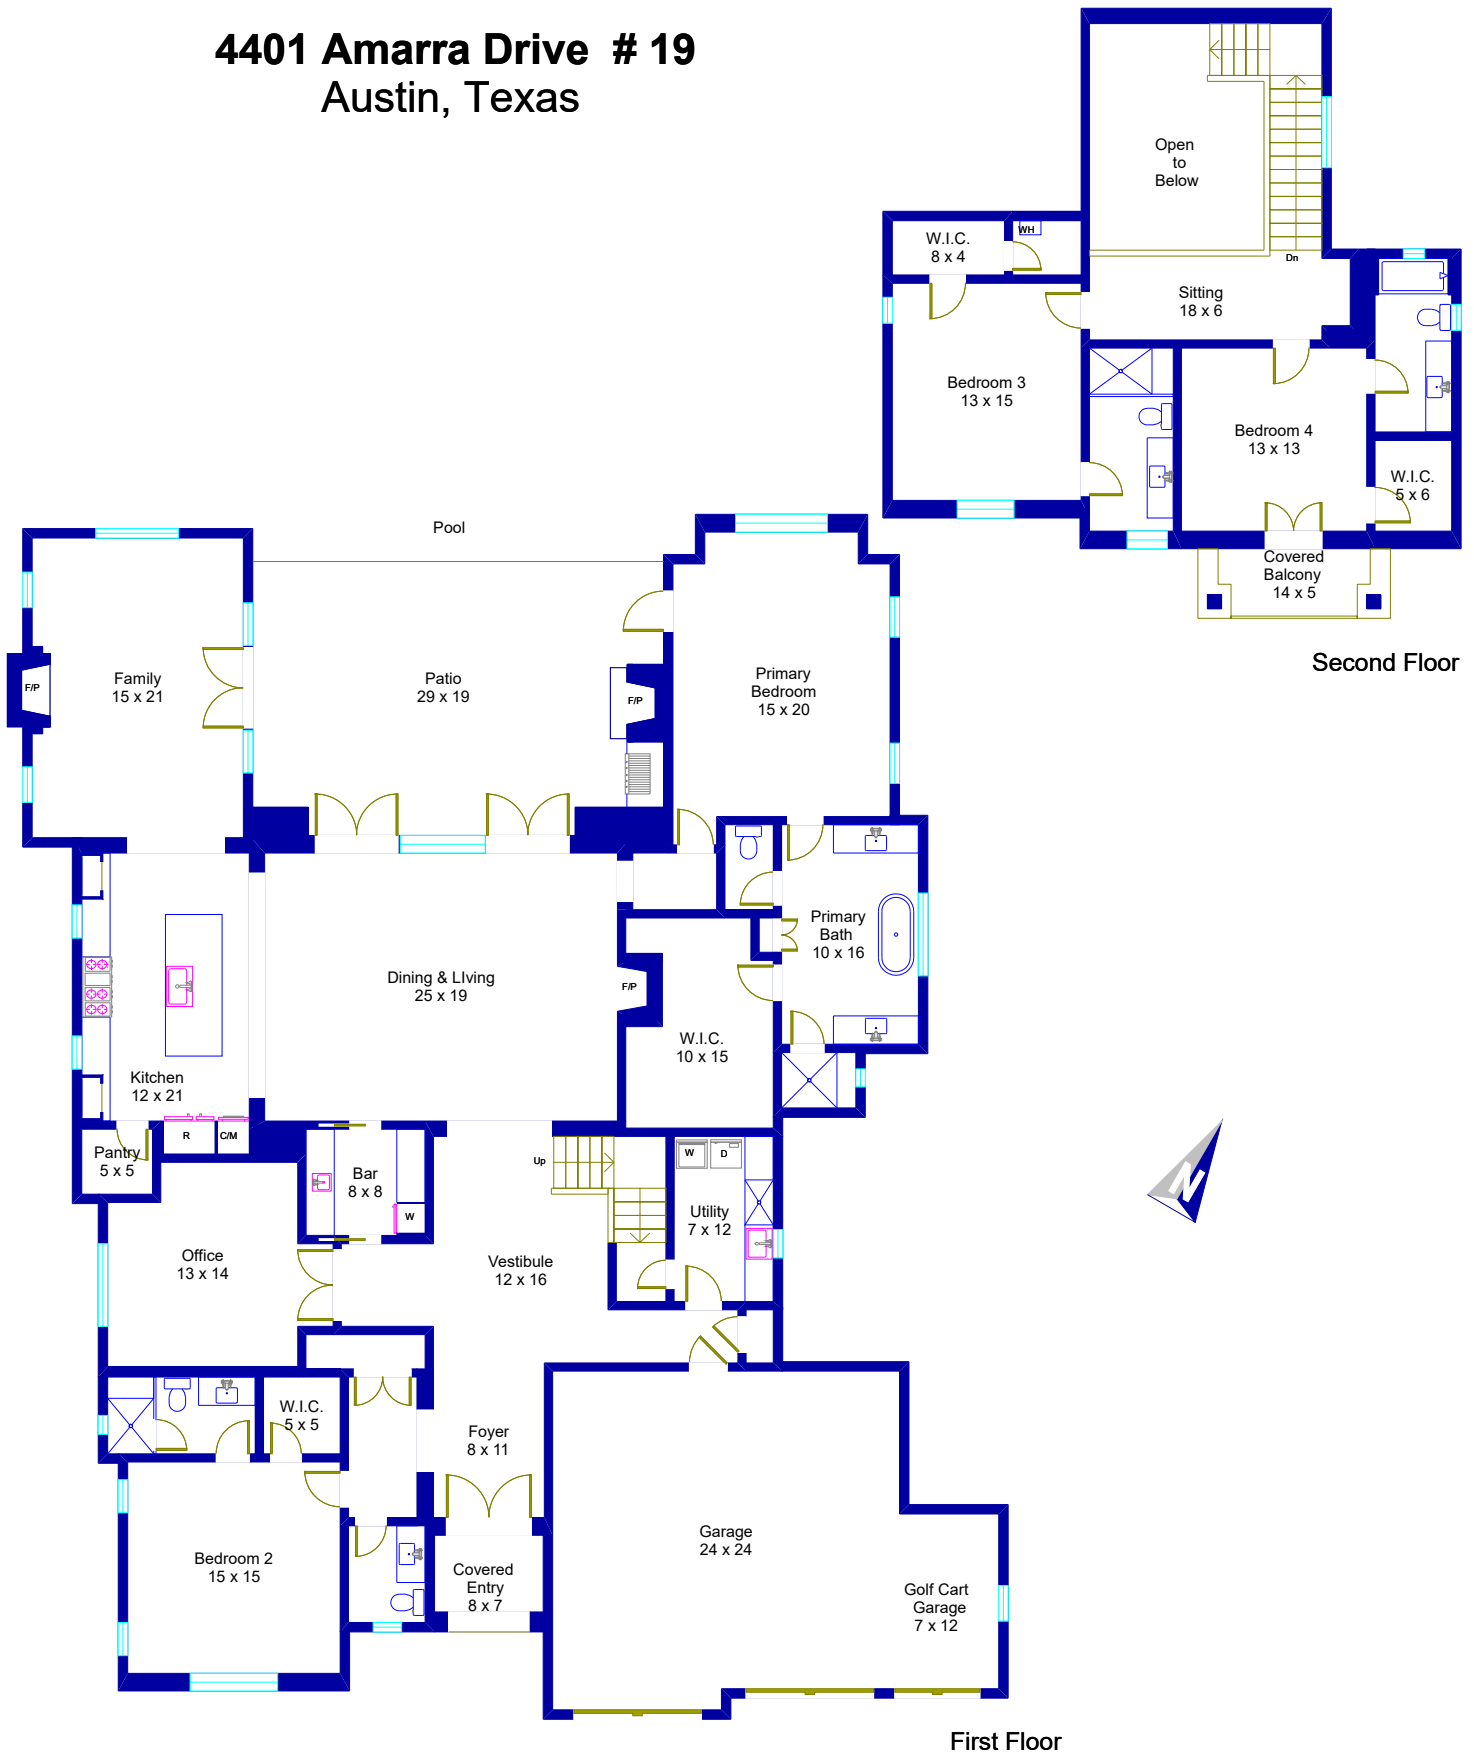

4401 Amarra Drive # 19 Austin, Texas

© Floor Plan Graphics LLC 2025. This floor plan is an artistic rendering only. All dimensions are approximate. Floor Plan Graphics LLC and Christie's International Real Estate make no representation or warranty as to this rendering's accuracy and no measurements or dimensions should be relied upon without independent verification. This floor plan, including all associated square footage data and materials, is the exclusive property of Floor Plan Graphics LLC and is protected by applicable intellectual property laws.